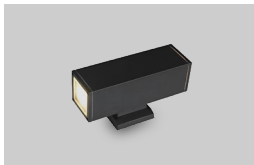

Model : ELX-WL6363160-03WX2

Dimension (mm)

Model : ELX-WL9090260-06WX2

Dimension (mm)

Model : ELX-WL120120300-12WX2

Dimension (mm)

Model : ELX-WL150150300-18WX2

Dimension (mm)

Application

* Easy maintenance

- Modular LED for easy replacement
- Opening and closing possible of LED module part and power supply part
- Customizable beam angle
- Temperature max 50°